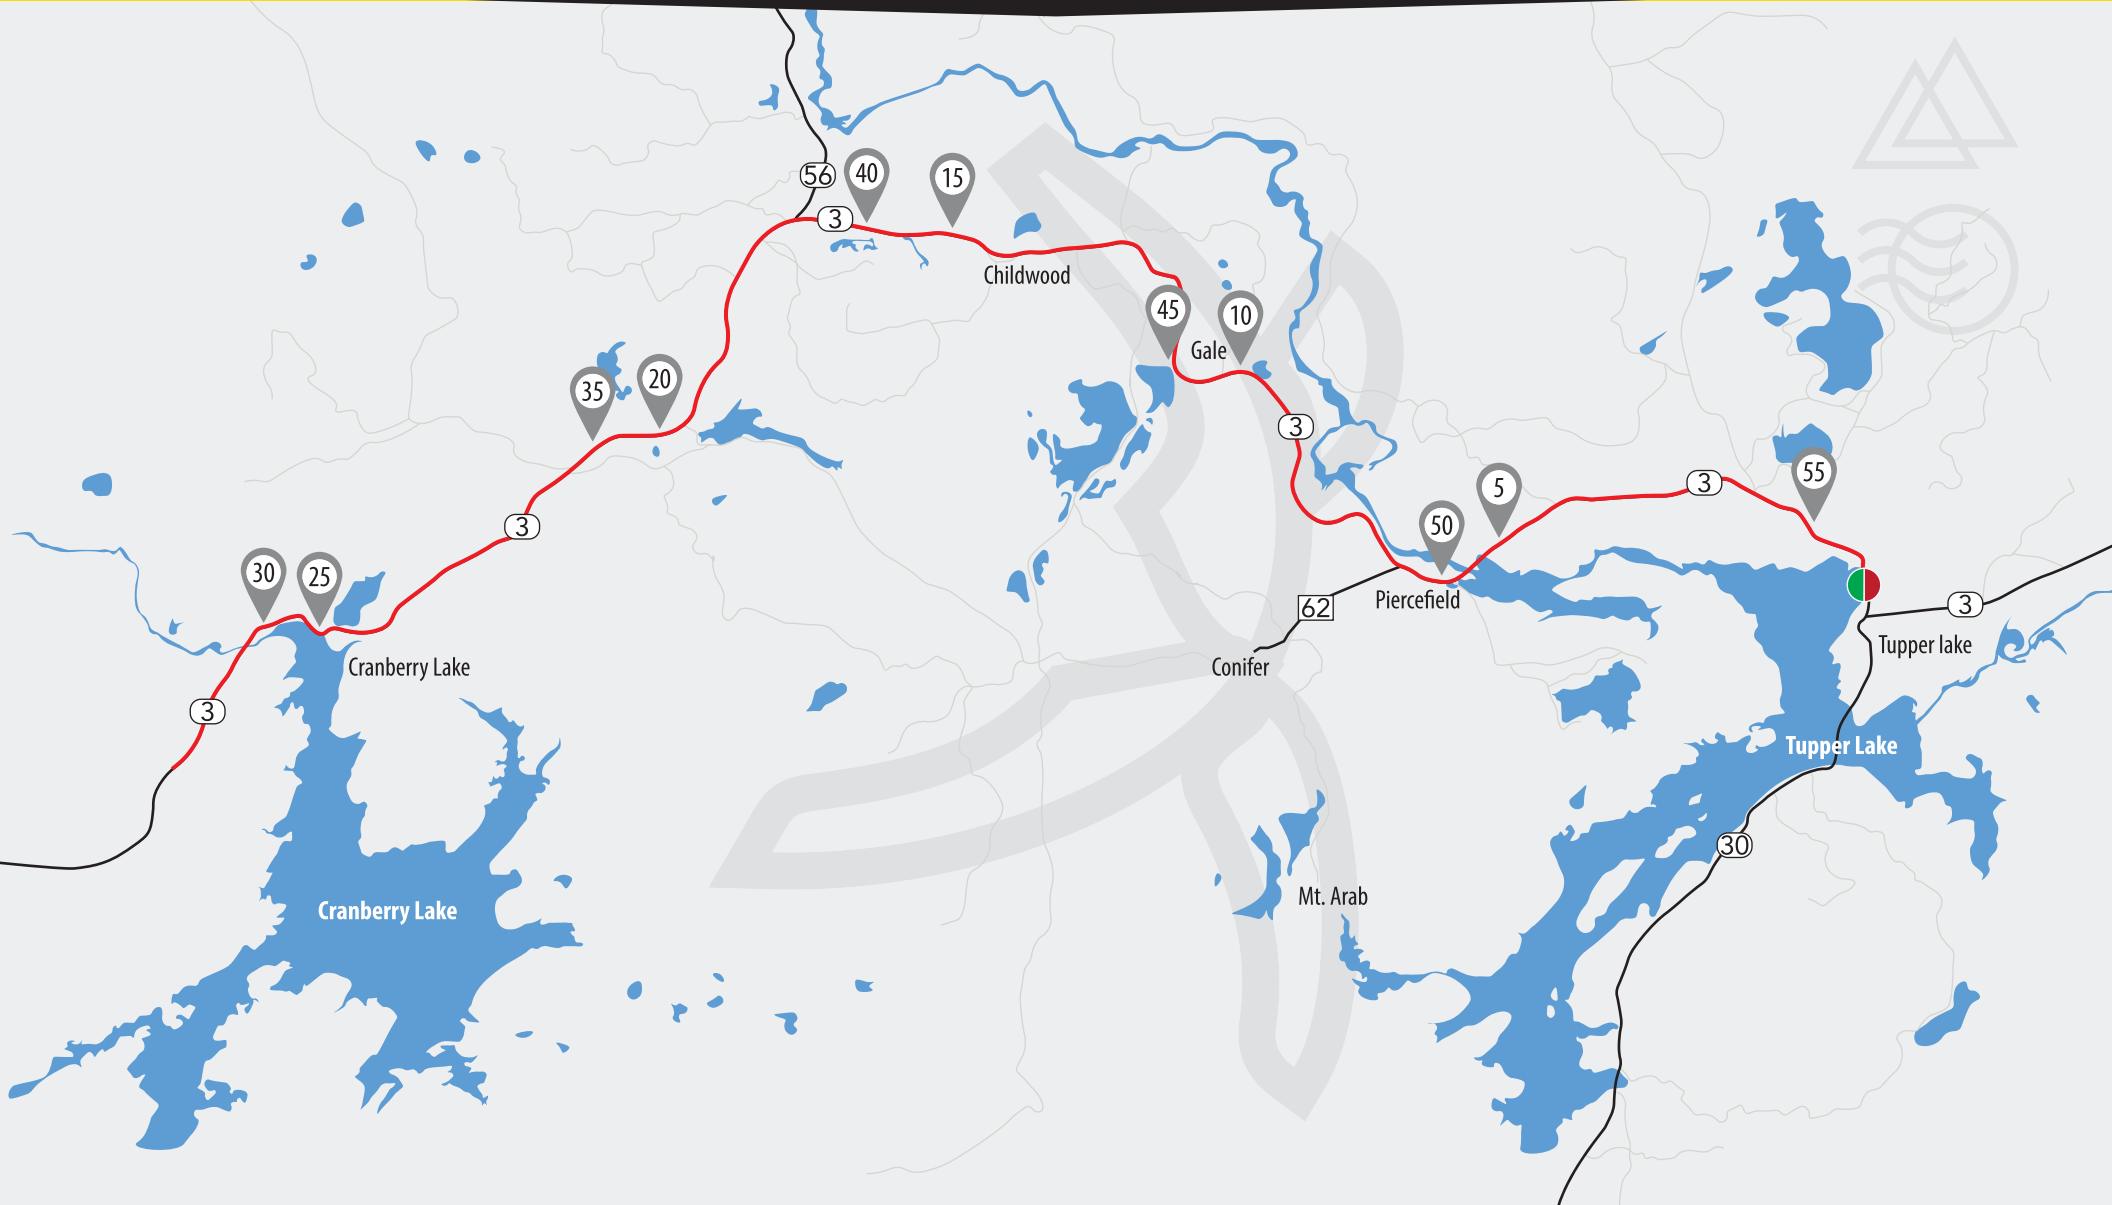

# Tinman Swim

TINMAN - Half Iron 70.3 - Swim: 1.2 mile / Bike: 56 mile / Run: 13.1 mile  
AQUABIKE - Swim: 1.2 mile / Bike: 56 mile • RELAY - Swim: 1.2 mile / Bike: 56 mile / Run: 13.1 mile

# Tinman Bike

TINMAN - Half Iron 70.3 - Swim: 1.2 mile / Bike: 56 mile / Run: 13.1 mile  
AQUABIKE - Swim: 1.2 mile / Bike: 56 mile • RELAY - Swim: 1.2 mile / Bike: 56 mile / Run: 13.1 mile

# Tinman Run

TINMAN - Half Iron 70.3 - Swim: 1.2 mile / Bike: 56 mile / Run: 13.1 mile  
RELAY - Swim: 1.2 mile / Bike: 56 mile / Run: 13.1 mile