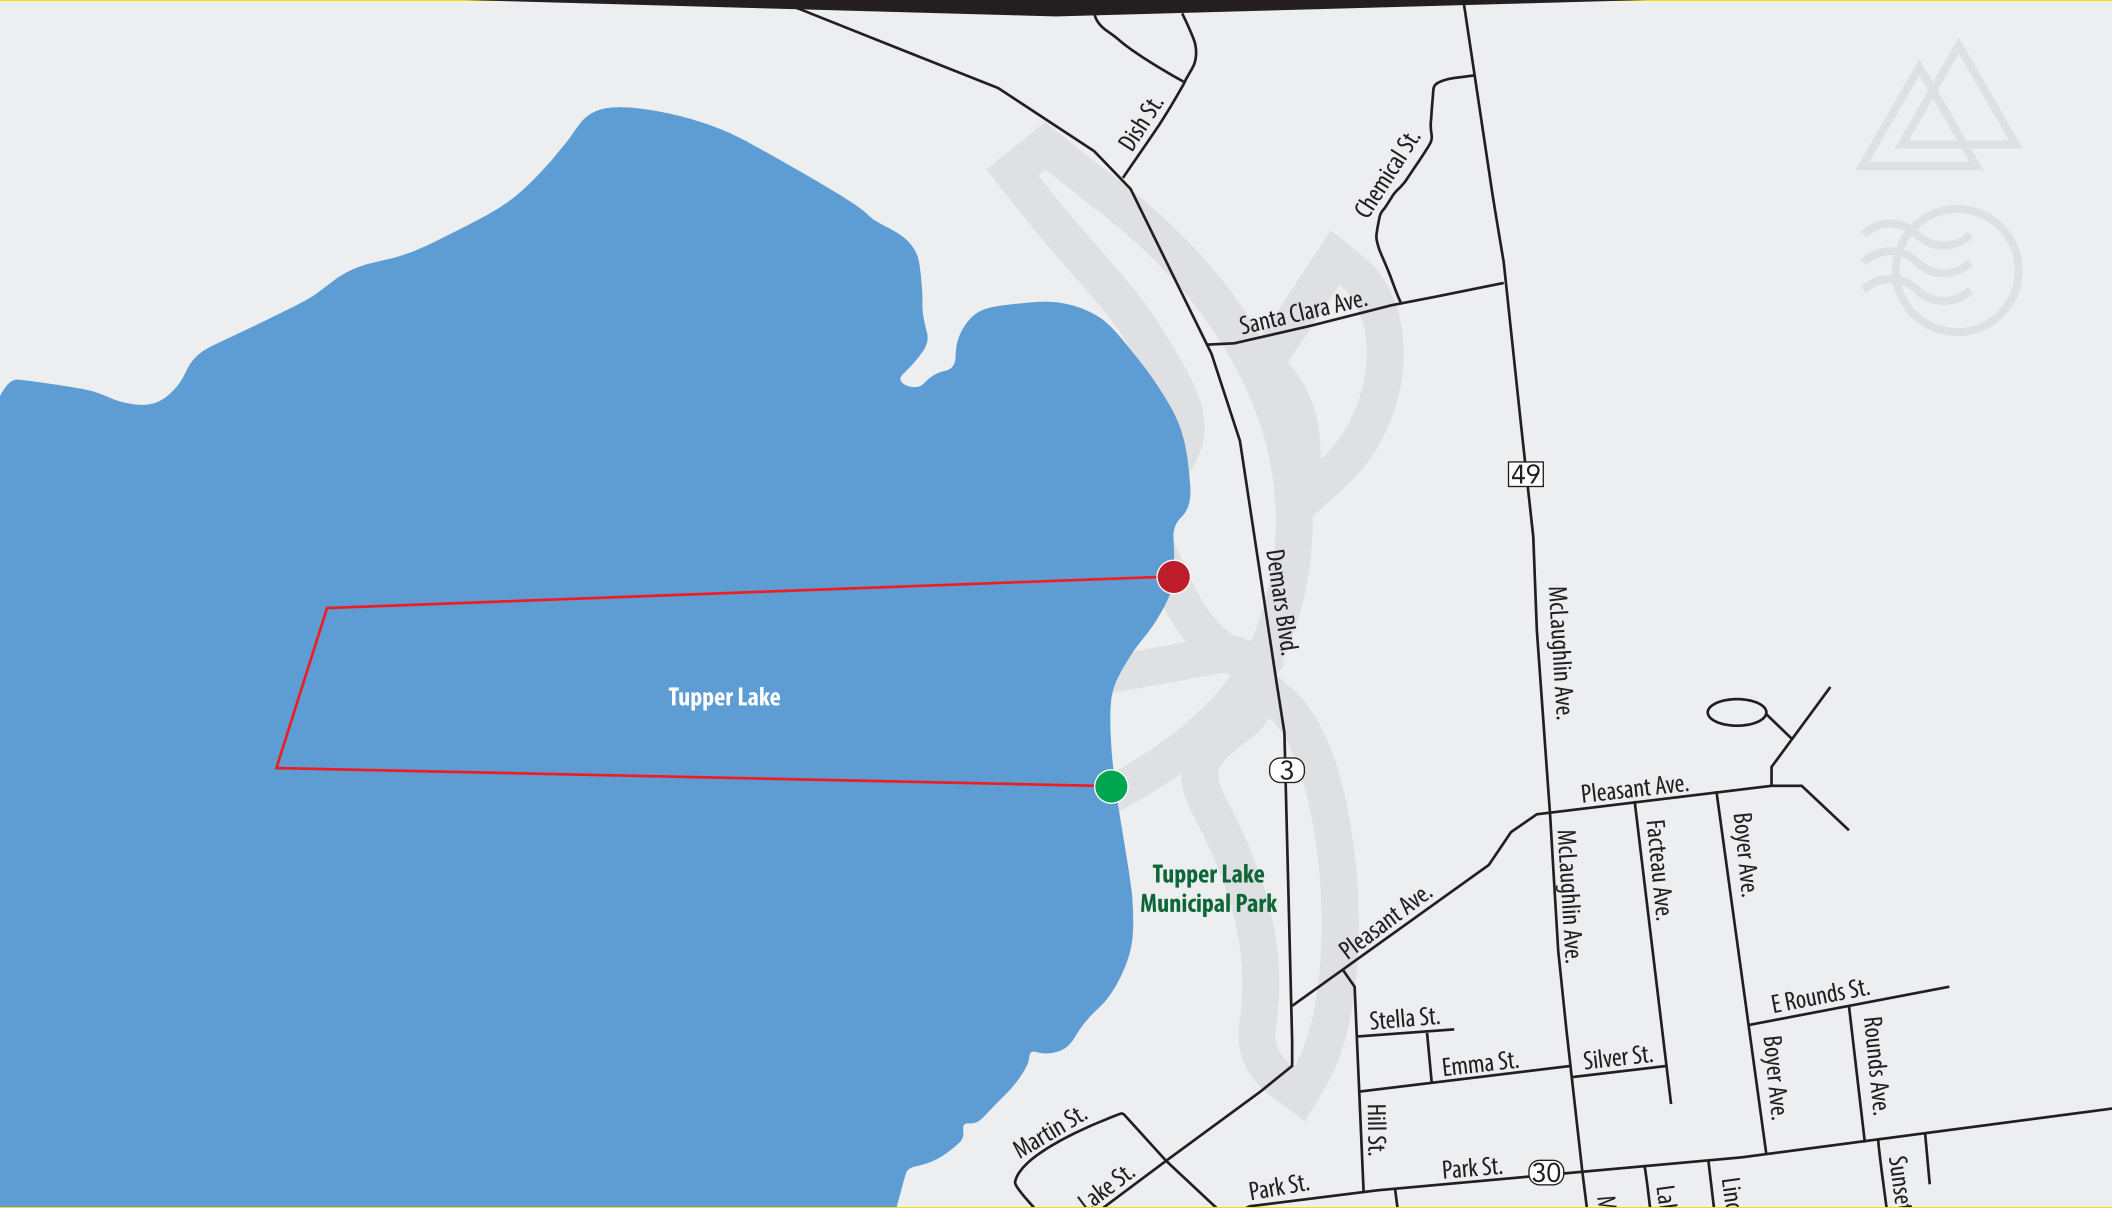

# Tinman Swim

TINMAN - Half Iron 70.3 - Swim: 1.2 mile / Bike: 56 mile / Run: 13.1 mile  
AQUABIKE - Swim: 1.2 mile / Bike: 56 mile • RELAY - Swim: 1.2 mile / Bike: 56 mile / Run: 13.1 mile

# Tinman Bike

TINMAN - Half Iron 70.3 - Swim: 1.2 mile / Bike: 56 mile / Run: 13.1 mile  
AQUABIKE - Swim: 1.2 mile / Bike: 56 mile • RELAY - Swim: 1.2 mile / Bike: 56 mile / Run: 13.1 mile

# Tinman Run

TINMAN - Half Iron 70.3 - Swim: 1.2 mile / Bike: 56 mile / Run: 13.1 mile  
RELAY - Swim: 1.2 mile / Bike: 56 mile / Run: 13.1 mile