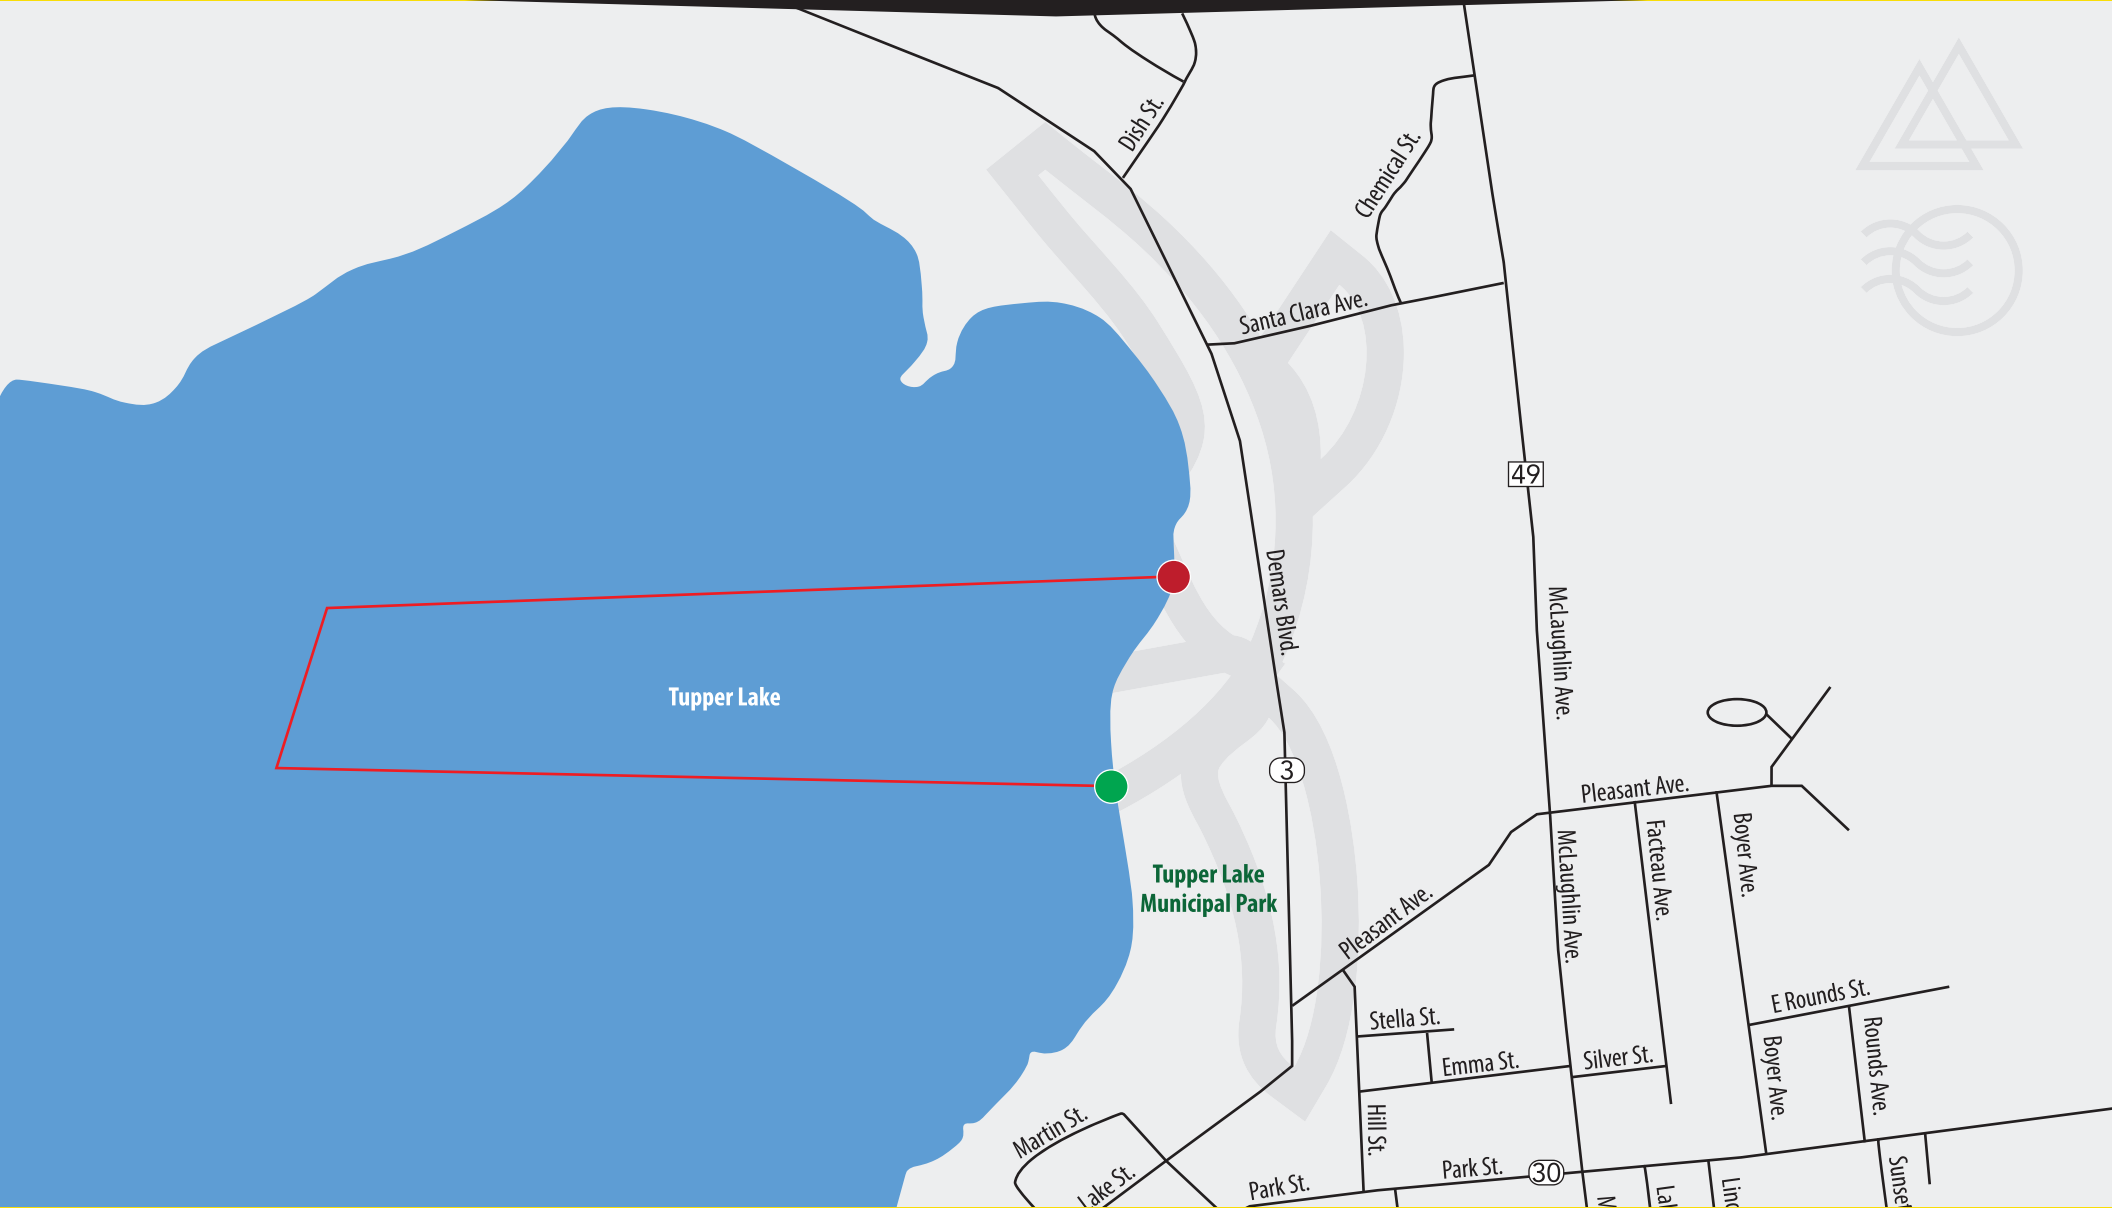

Tinman Swim

TINMAN - Half Iron 70.3 - Swim: 1.2 mile / Bike: 56 mile / Run: 13.1 mile
AQUABIKE - Swim: 1.2 mile / Bike: 56 mile • RELAY - Swim: 1.2 mile / Bike: 56 mile / Run: 13.1 mile

Tinman Bike

BIKE

TINMAN - Half Iron 70.3 - Swim: 1.2 mile / Bike: 56 mile / Run: 13.1 mile

AQUABIKE - Swim: 1.2 mile / Bike: 56 mile • RELAY - Swim: 1.2 mile / Bike: 56 mile / Run: 13.1 mile