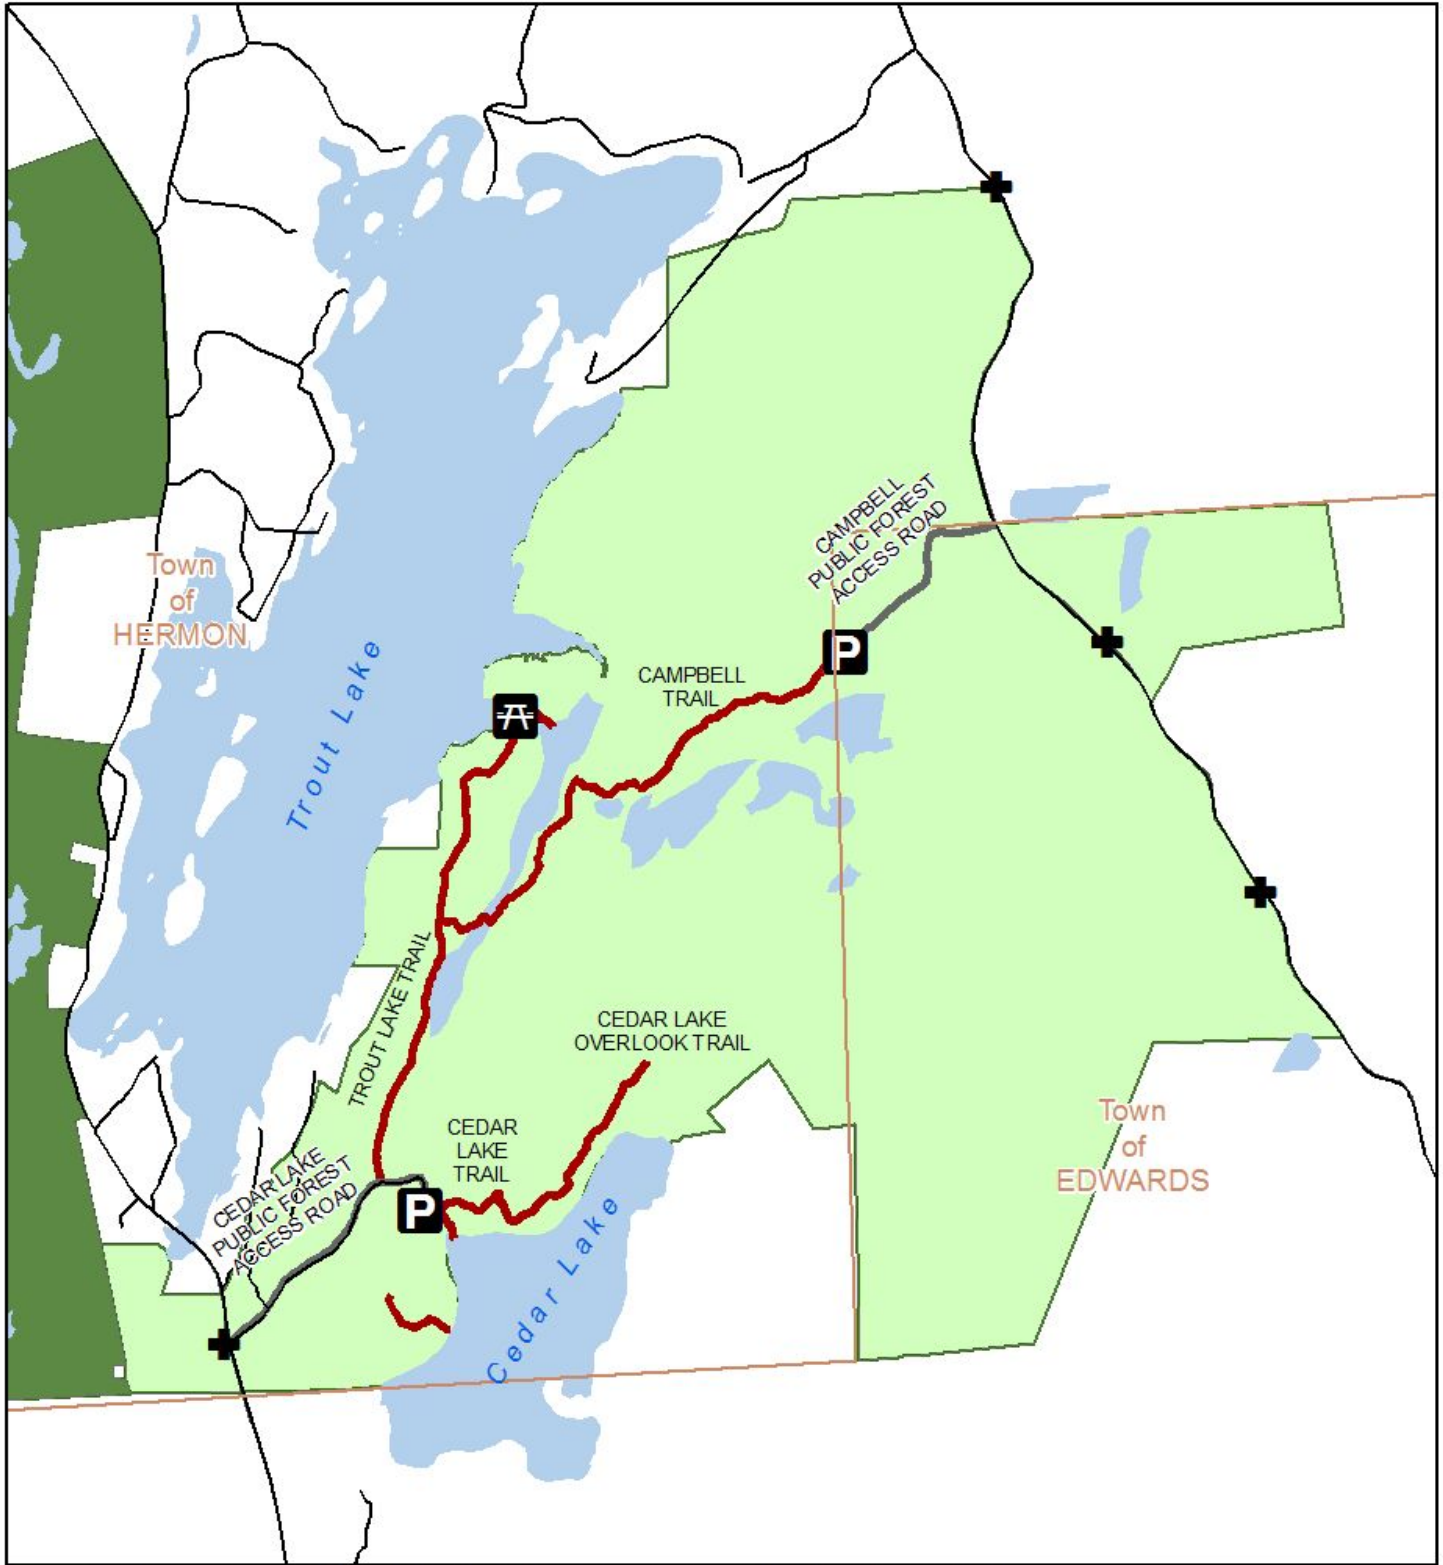

Trout Lake State Forest

Other State Forest	STATE FOREST SIGN	Public Forest Access Road
UNPAVED PARKING LOT	Multiple Use Trail*	
PICNIC SITE		

*Includes Cross Country Skiing, Hiking, Snow Shoeing, Mountain Biking