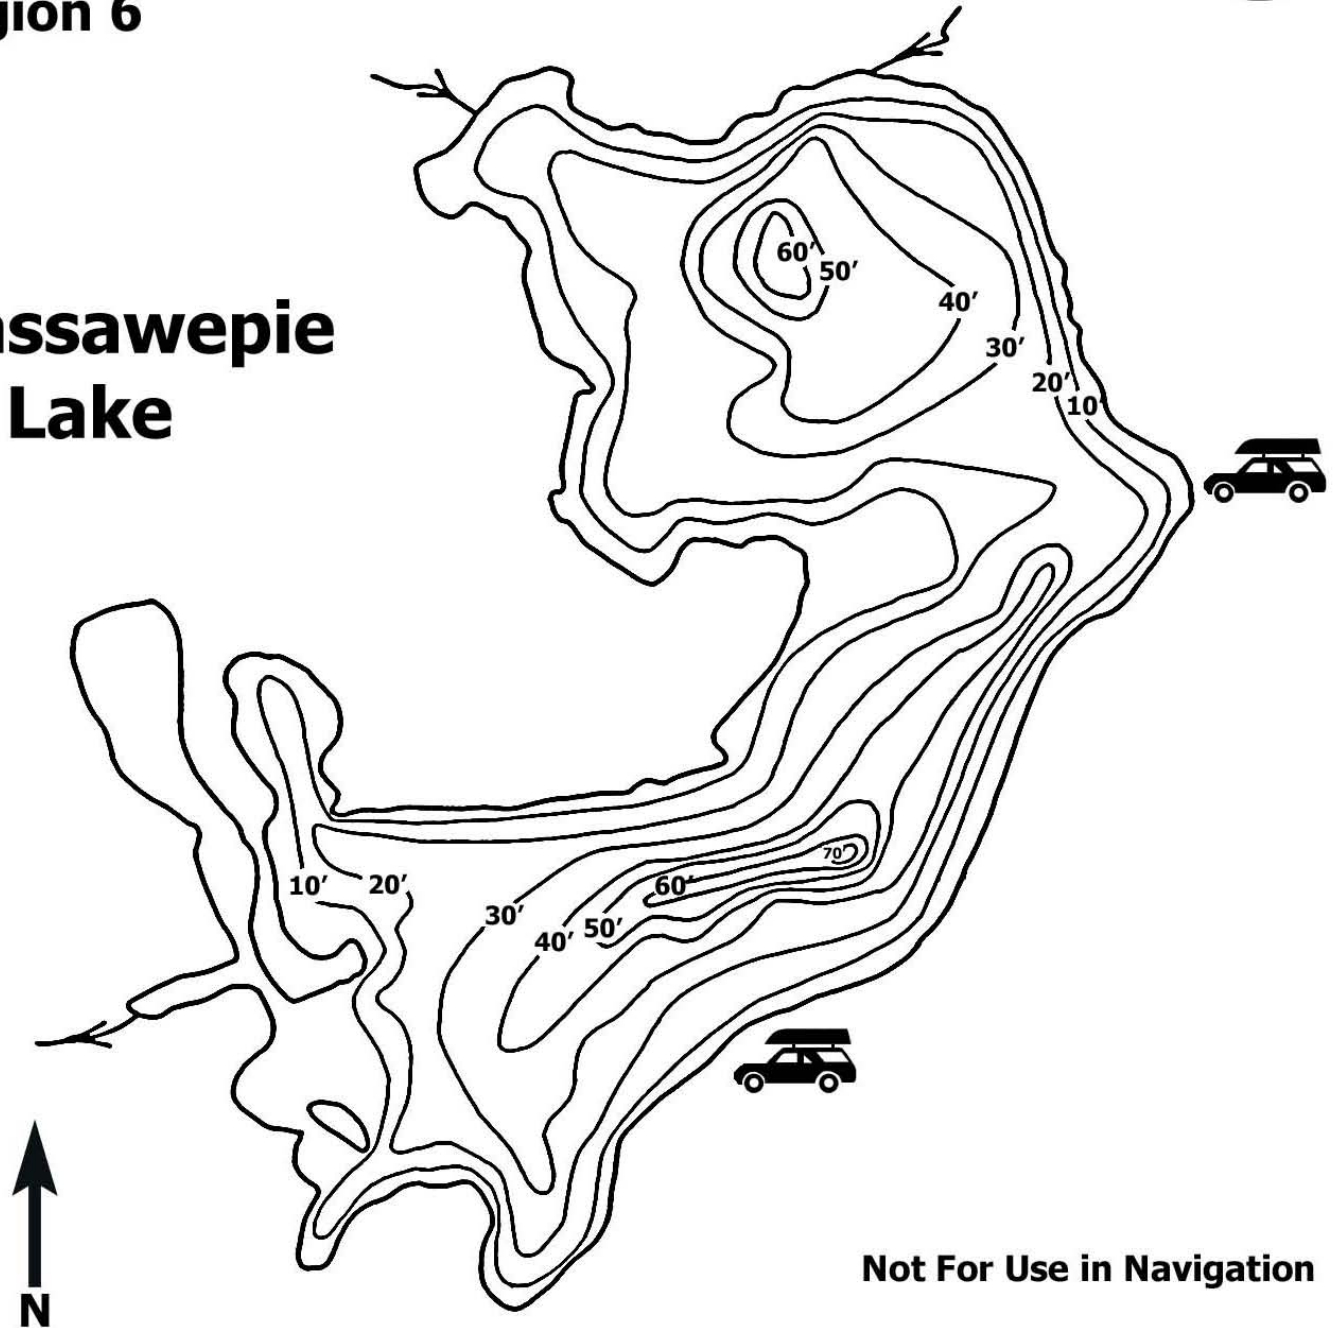

## Region 6

# Massawepie Lake

## Massawepie Lake

County: St. Lawrence

Town: Piercefield

Surface Area: 451 Acres

Mean Depth: 23ft

Fish Species Present: Lake Trout, Smallmouth Bass

Scale: 0  1,175 ft