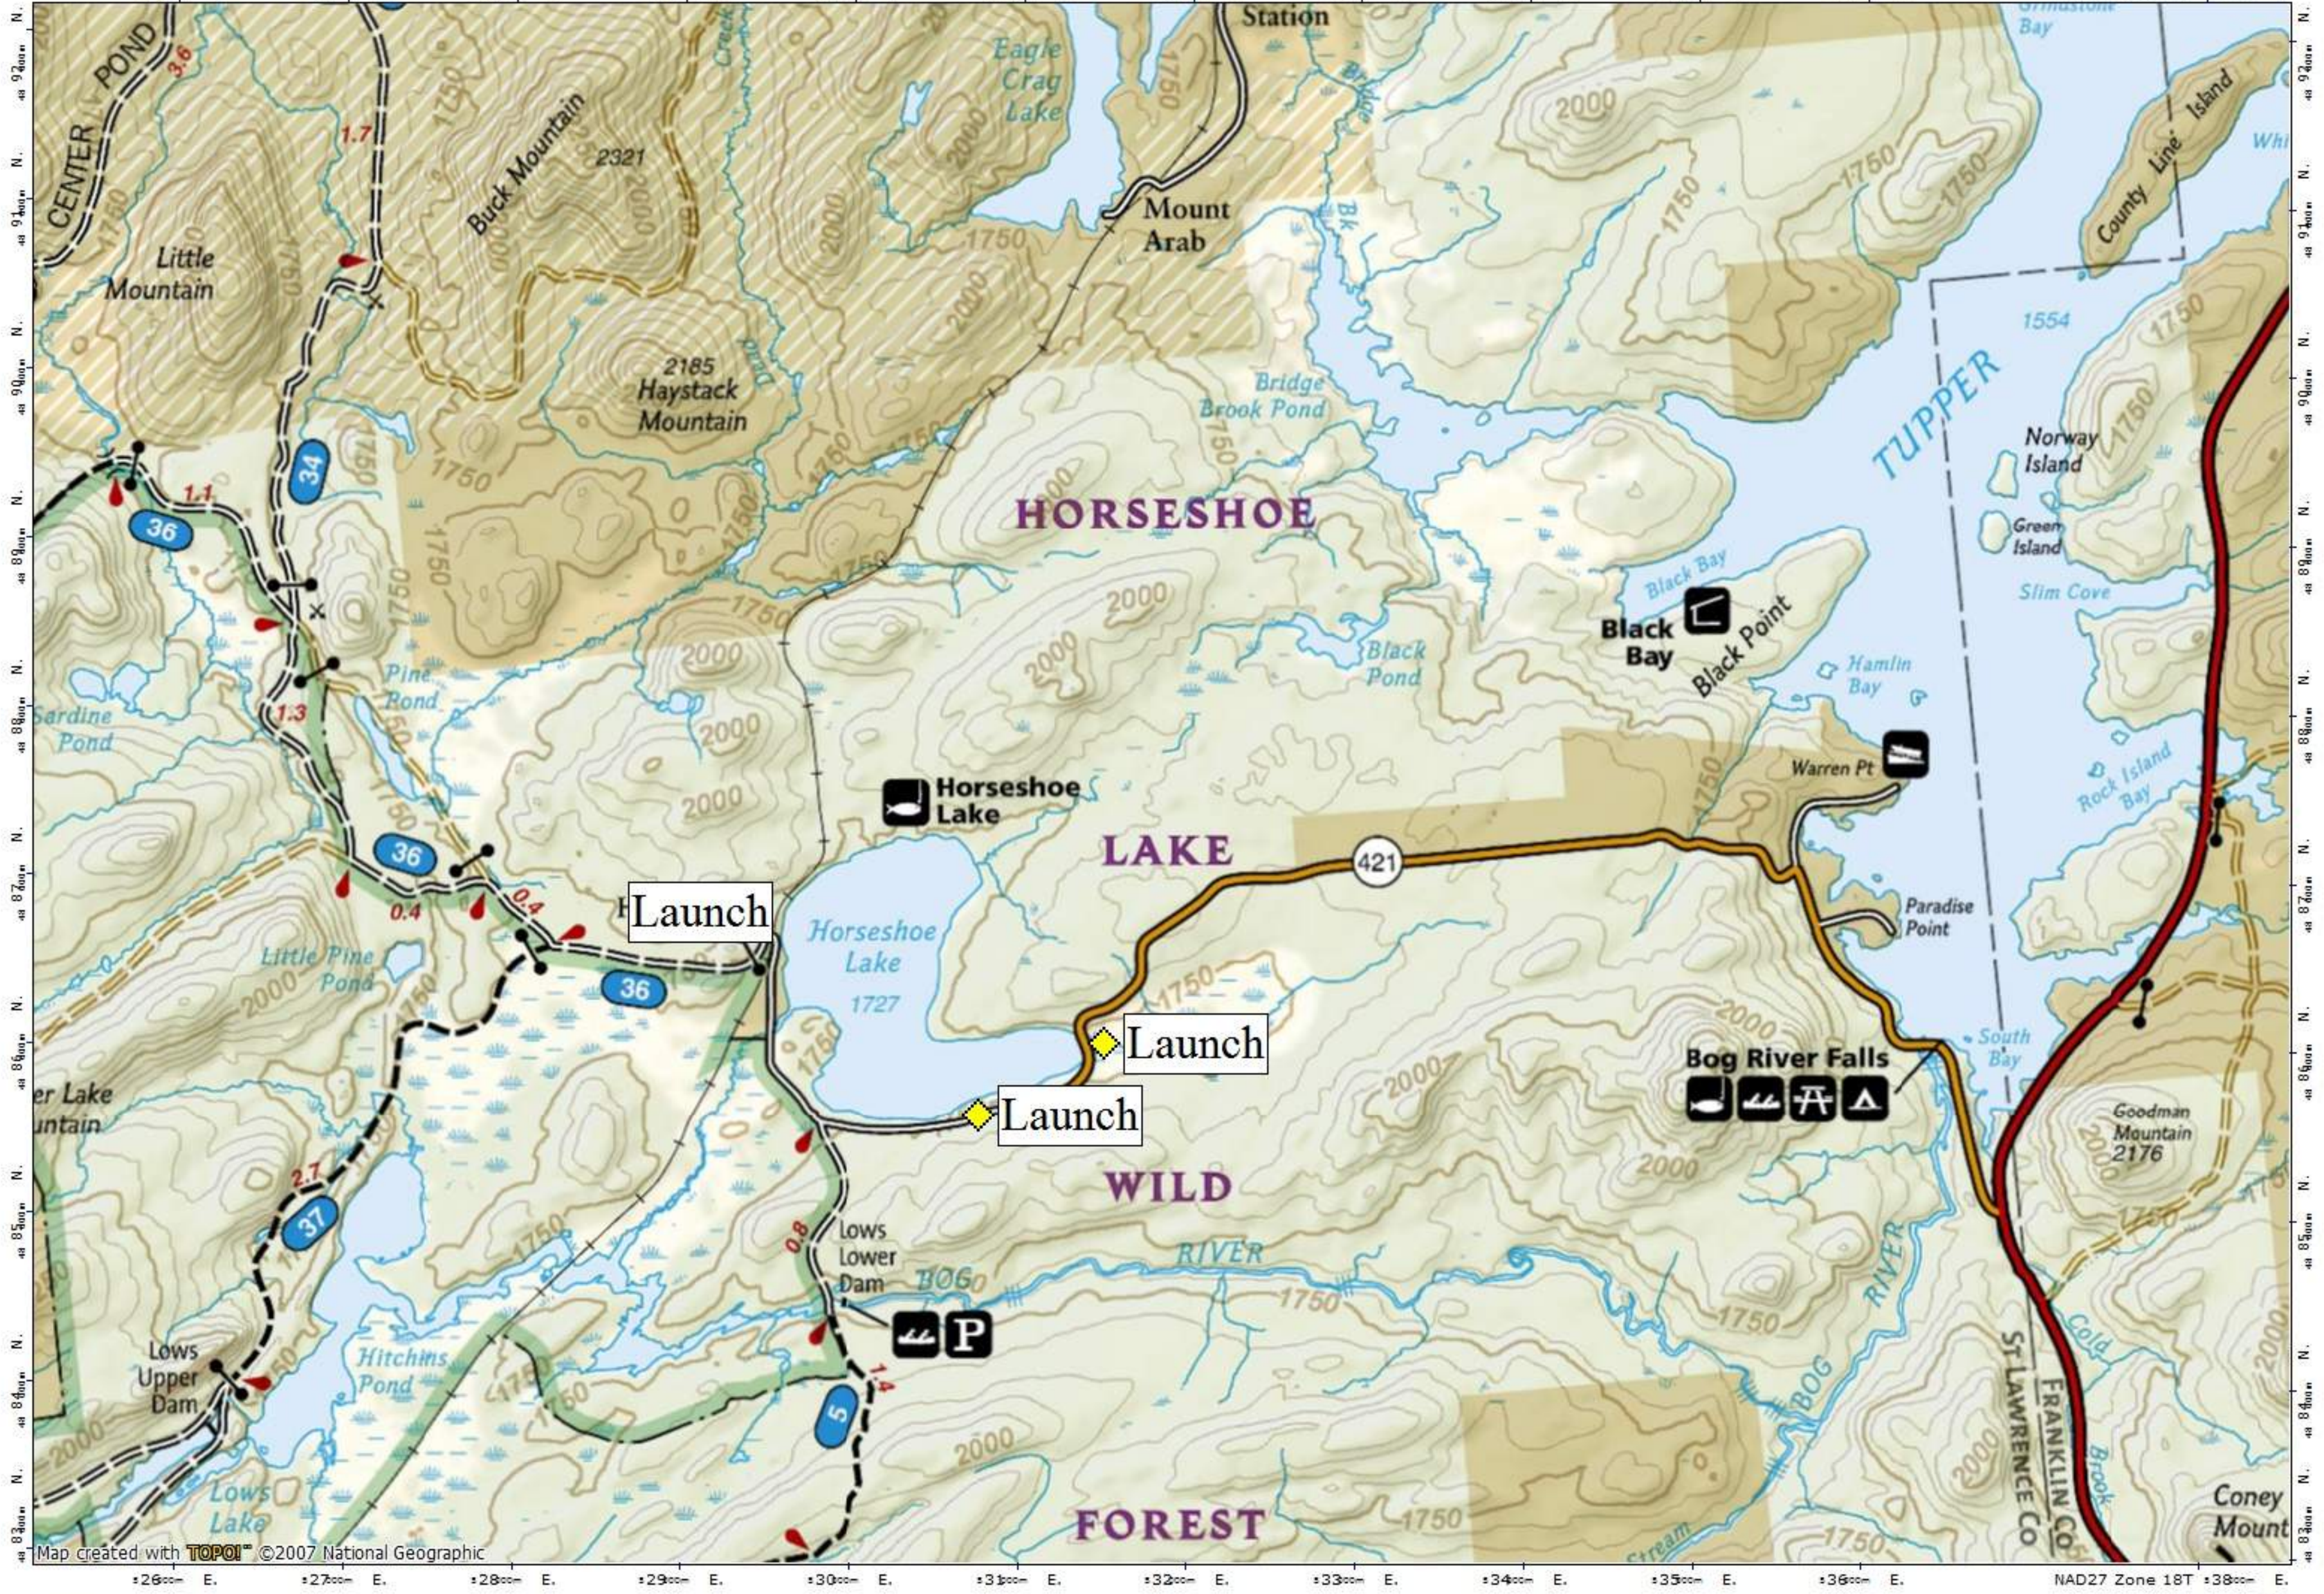

±2600m E. ±2700m E. ±2800m E. ±2900m E. ±3000m E. ±3100m E. ±3200m E. ±3300m E. ±3400m E. ±3500m E. ±3600m E. NAD27 Zone 18T ±3800m E.

Map created with TOPO! ©2007 National Geographic

MN TN  
13 1/2°  
09/06/14