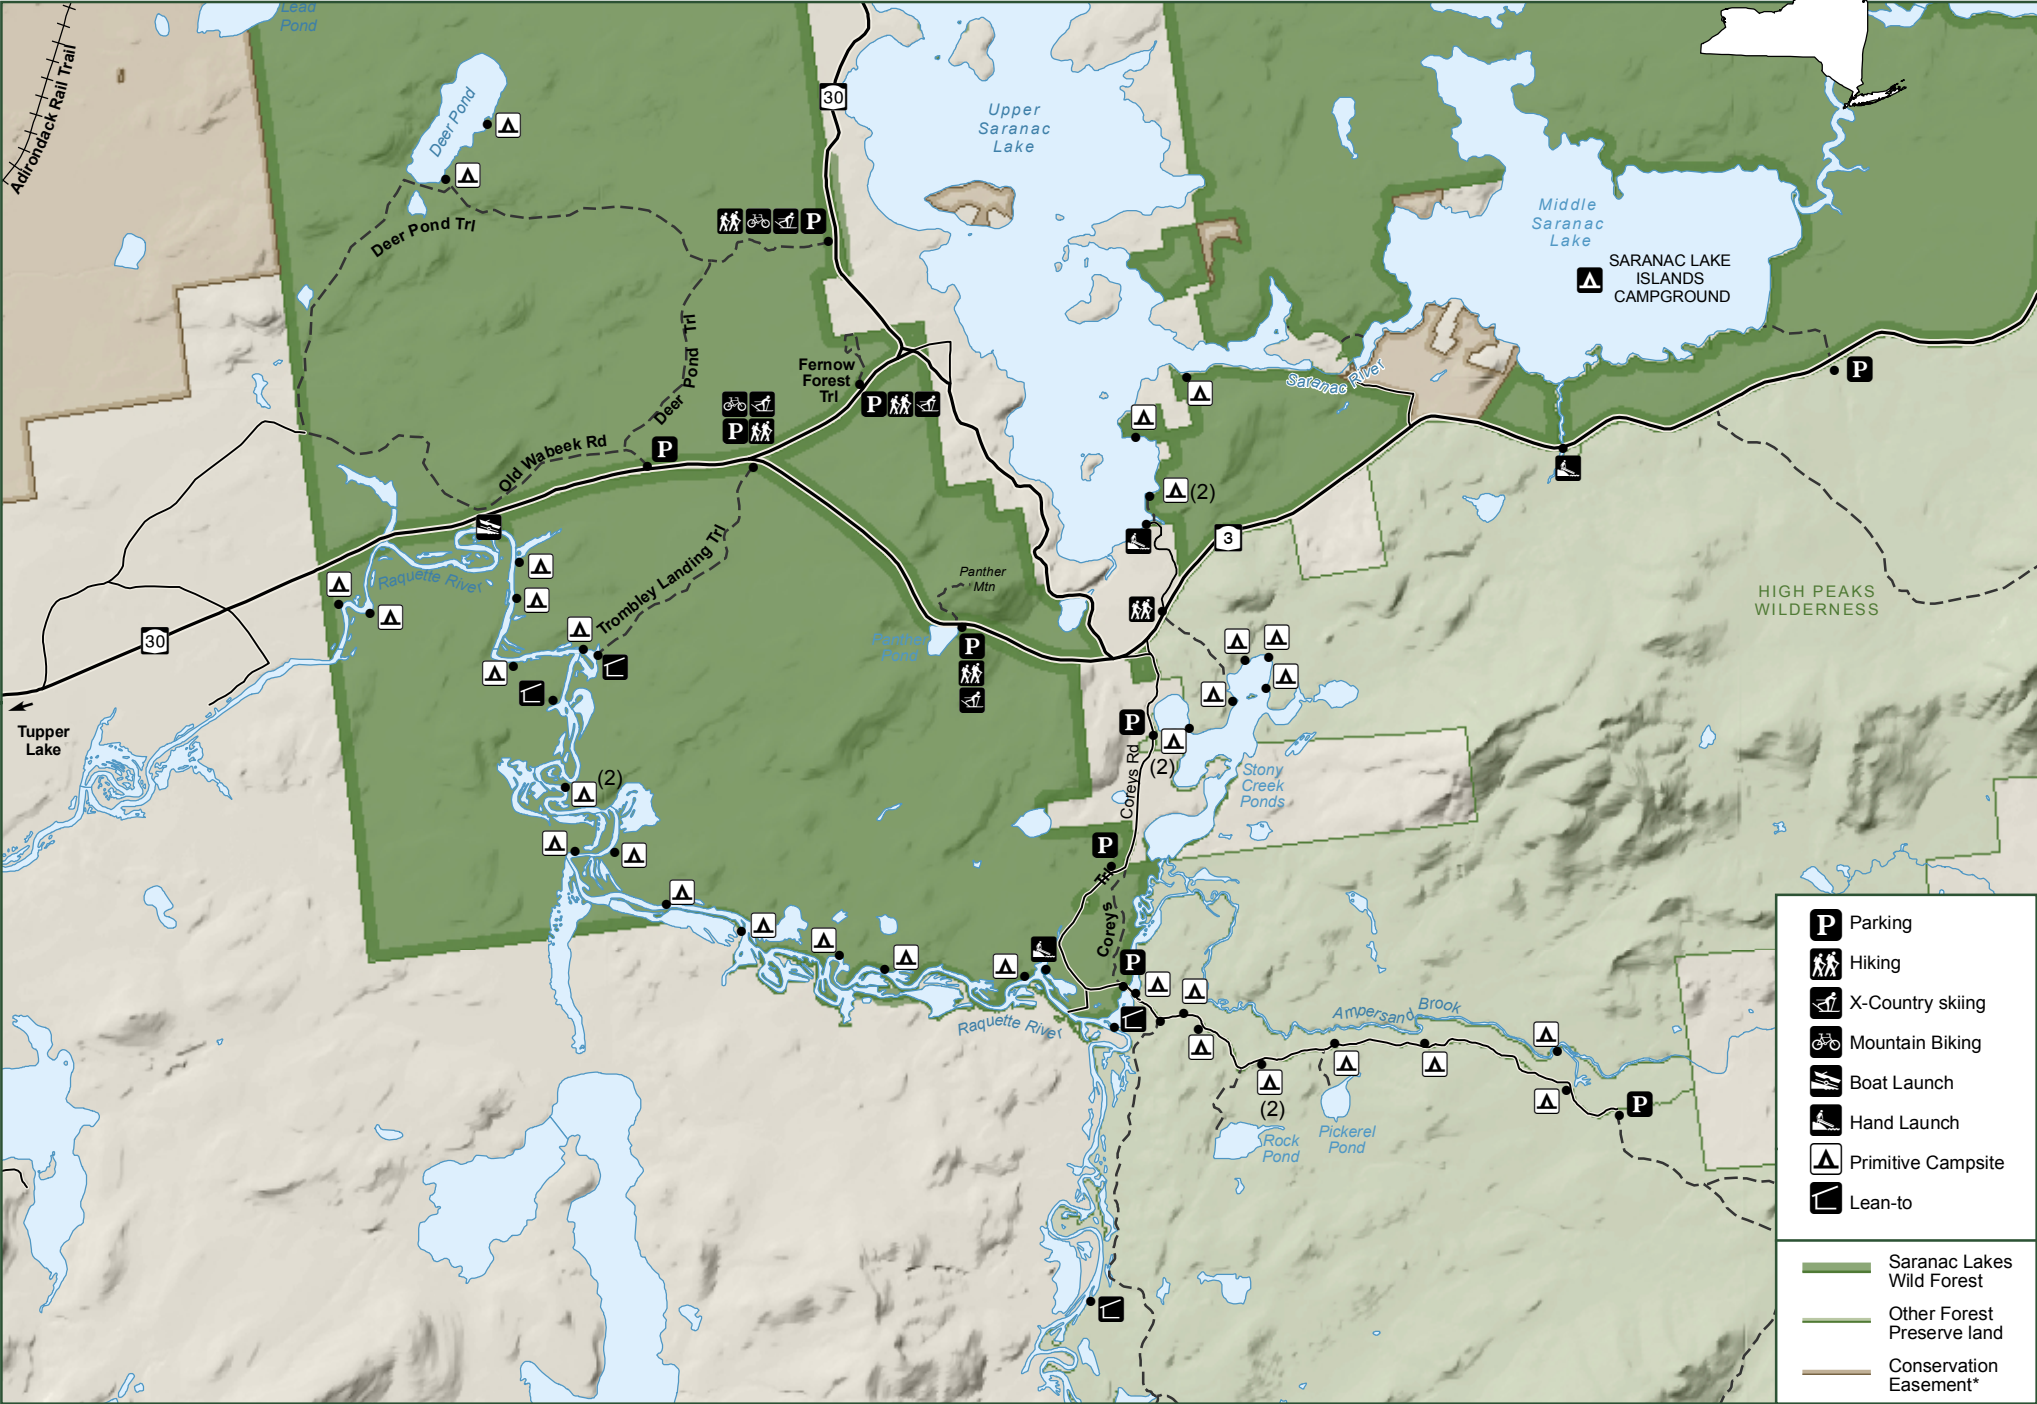

Saranac Lakes Wild Forest (Raquette River)

- P** Parking
- Hiking
- X-Country skiing
- Mountain Biking
- Boat Launch
- Hand Launch
- Primitive Campsite
- Lean-to

- Saranac Lakes Wild Forest
- Other Forest Preserve land
- Conservation Easement*