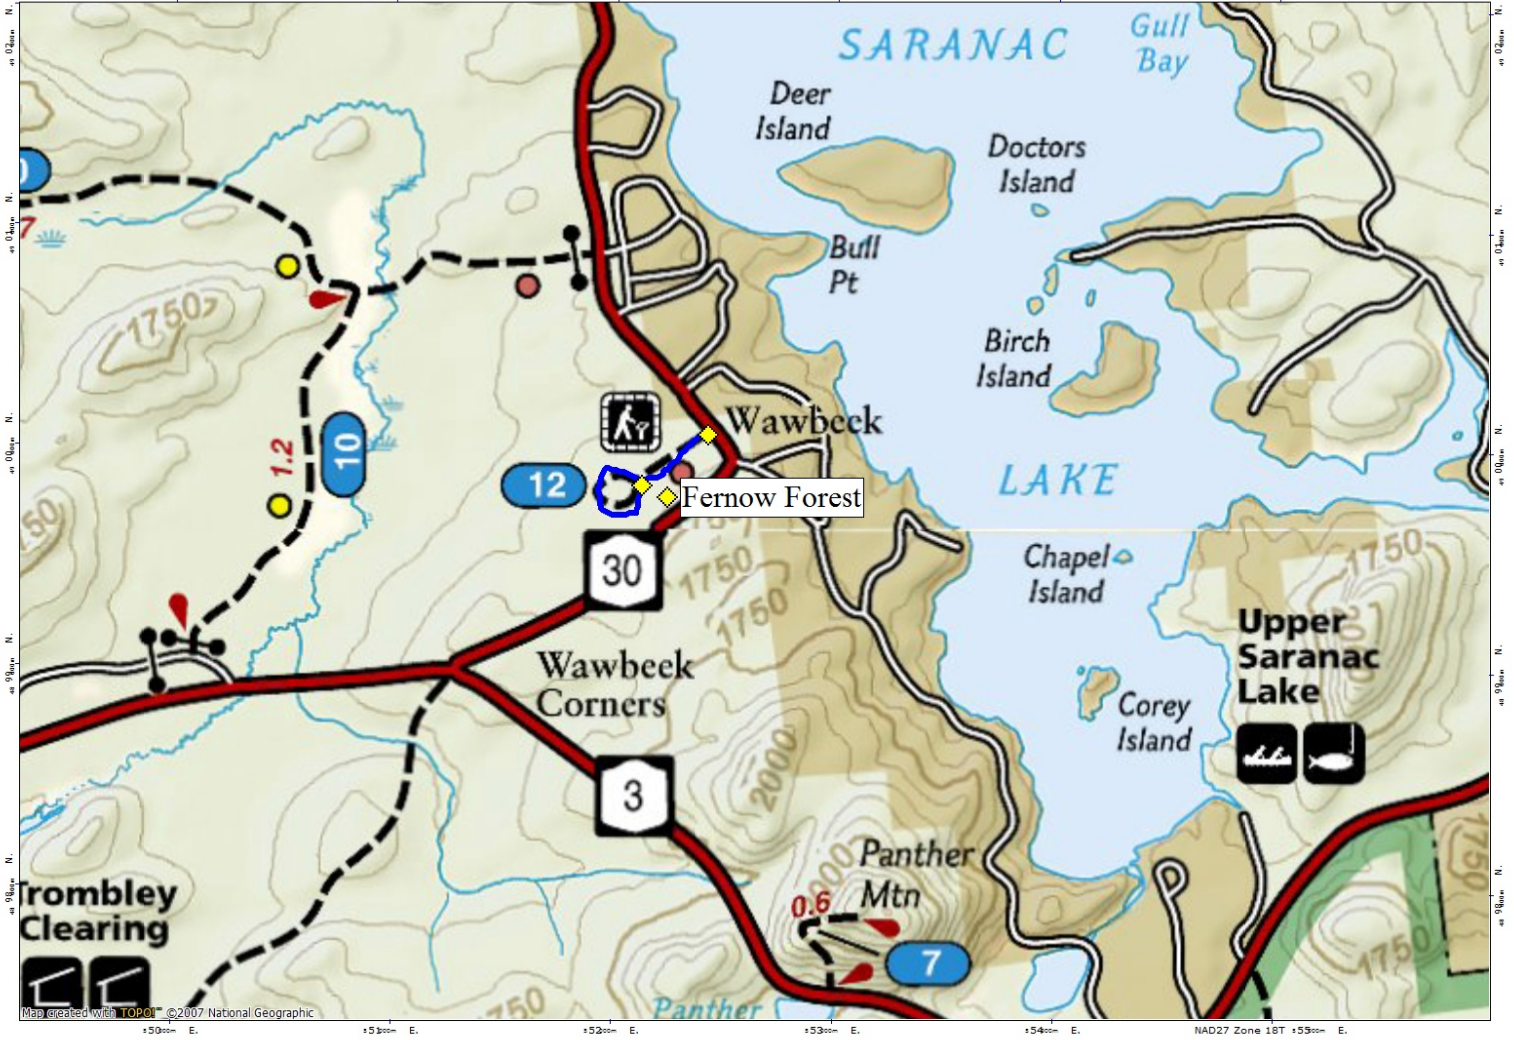

TOPO! map printed on 08/16/14 from ".tpo"

NAD27 Zone 18T +59° E.

Map created with TOPO! ©2007 National Geographic

08/16/14